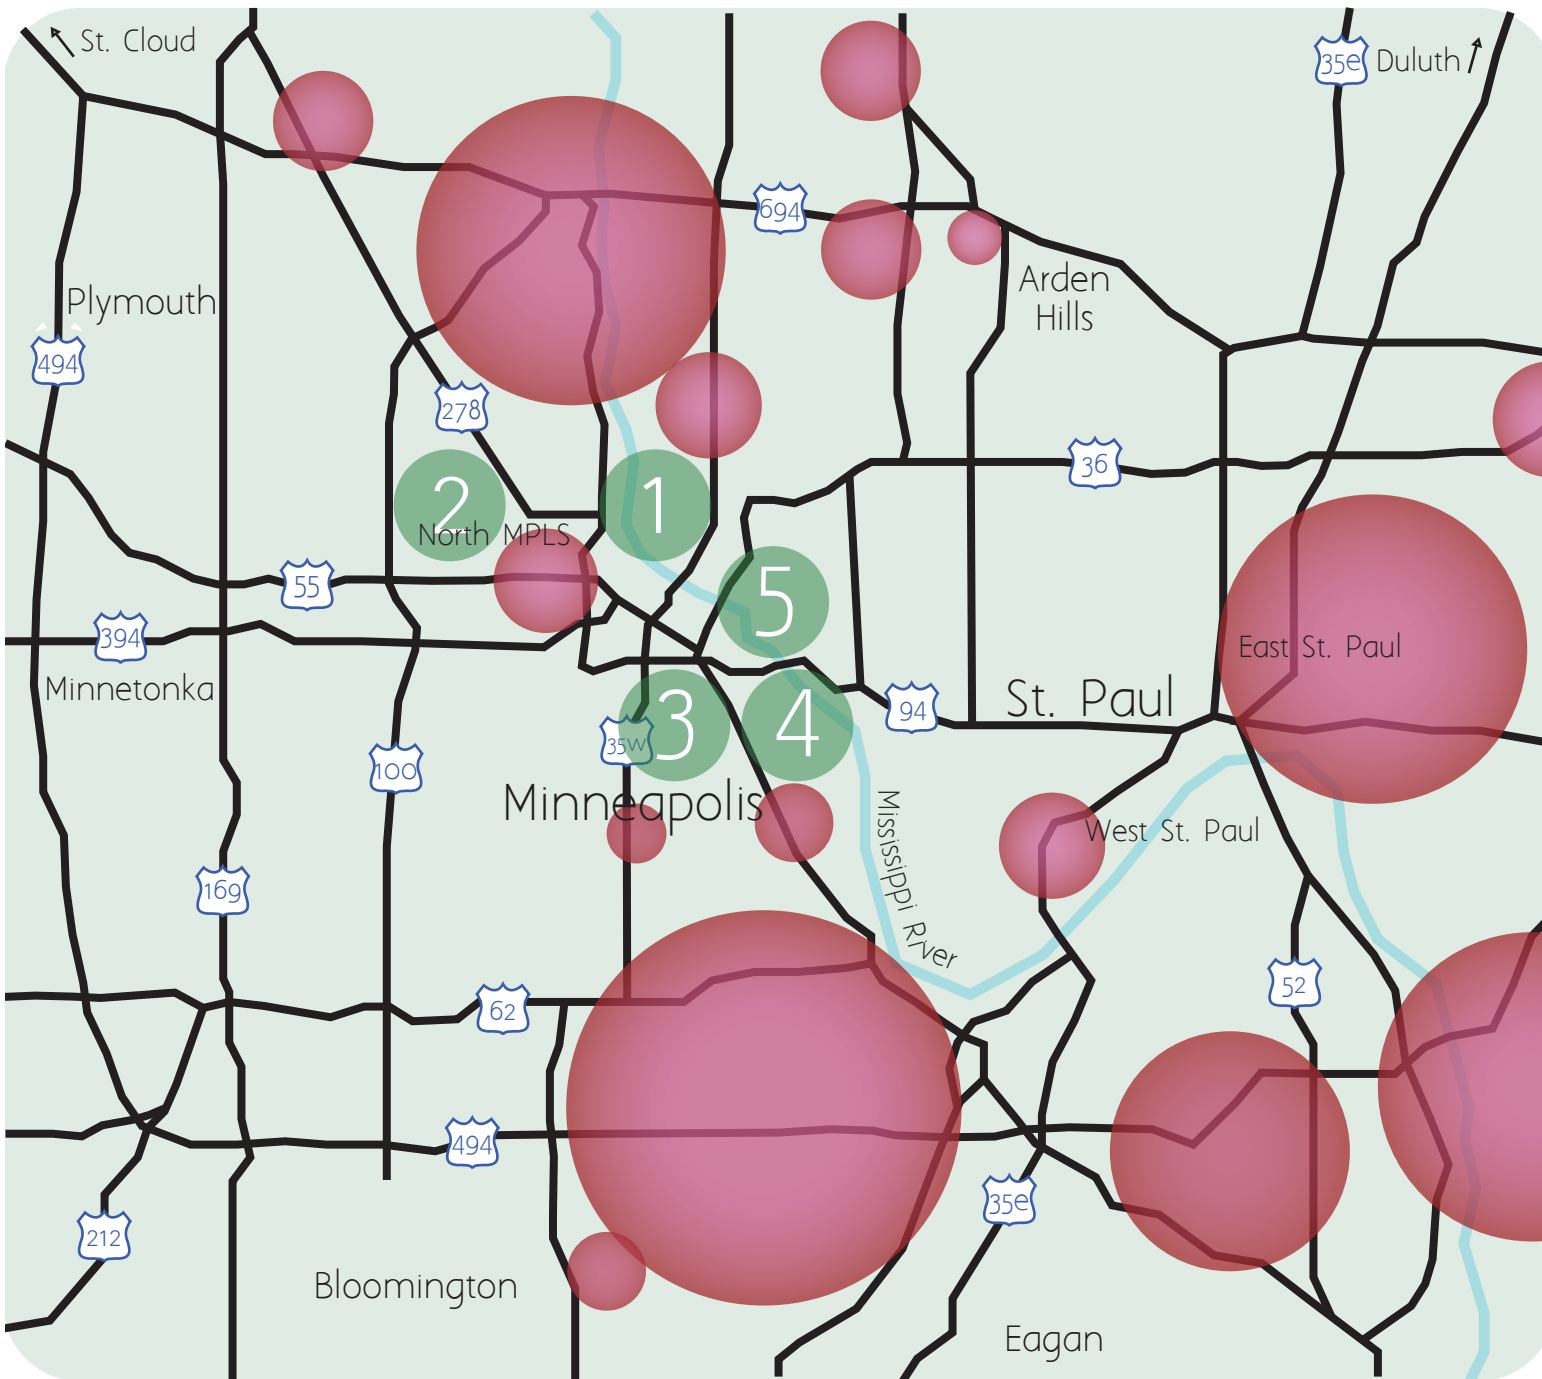

Minneapolis Healthy
 Corner Store Program

1

Lowry Food Market
 628 Lowry Ave. N., 55411

2

One Stop Station
 1604 W. Broadway, 55411

3

Neighborhood Grocery
 814 East Franklin Ave., 55404

4

Shabelle Grocery
 2325 E. Franklin, 55406

5

West Bank Grocery
 417 Cedar Ave. S., 55454

Key:

-  Food Deserts
-  Healthy Corner Stores
-  Road Signs
-  Highways
-  Mississippi